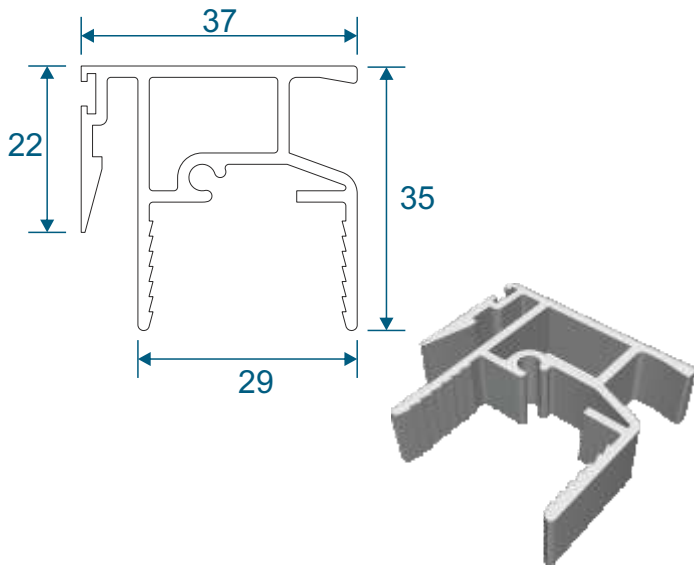

# Outer Frame

**HD100 - Outer Frame (Bottom Track)**

**HD97 - Outer Frame (Sides)**

**HD98 - Outer Frame (Top)**

**HD99 - Outer Frame (Top Frame Adapter)**

# Panel Parts

**HD46 - Panel Top & Bottom Rail**

**HD47 - Panel Jamb Rails**

**HD45 - Panel Interlock**

**HD101 - Panel Reverse Interlock**

**HD102 - Odd Leg Extension**