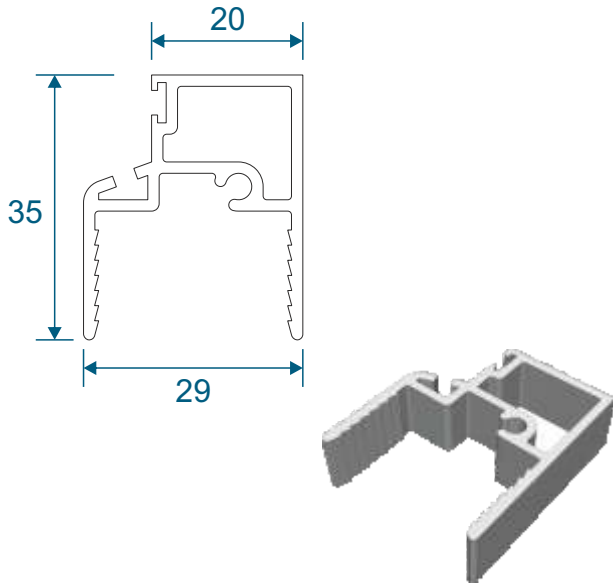

## **Parts**

Outer Frame	3
Panel Parts	4

## **Sections**

Top, Bottom & Midrail Sections	5
Side Sections	6

# Outer Frame

**HD100 - Outer Frame (Bottom Track)**

**HD97 - Outer Frame (Sides)**

**HD98 - Outer Frame (Top)**

**HD99 - Outer Frame (Top Frame Adapter)**

# Panel Parts

**HD46 - Panel Top & Bottom Rail**

**HD47 - Panel Jamb Rails**

**HD45 - Panel Interlock**

**HD101 - Panel Reverse Interlock**

**HD102 - Odd Leg Extension**