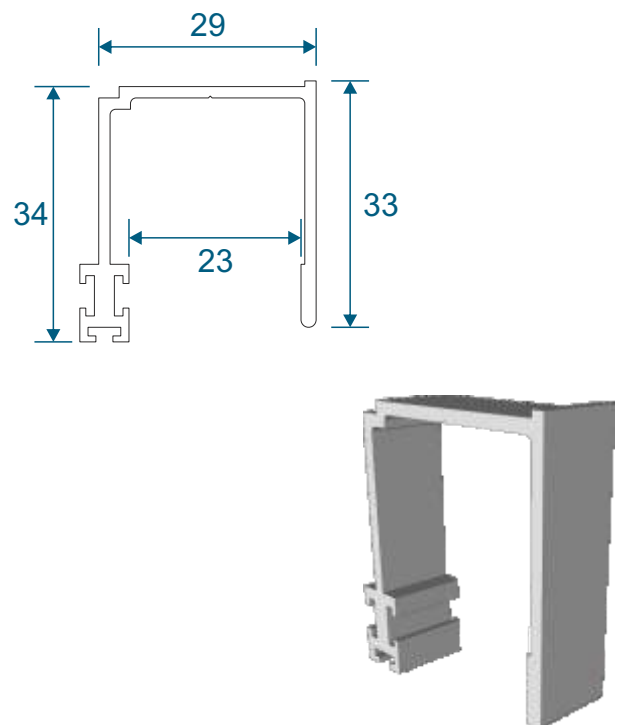

## **Parts**

Outer Frame	3
Panel Parts	4

## **Sections**

Top, Bottom & Midrail Sections	5
Side Sections	6

# Outer Frame

**HD100 - Outer Frame (Bottom Track)**

**HD97 - Outer Frame (Sides)**

**HD98 - Outer Frame (Top)**

**HD99 - Outer Frame (Top Frame Adapter)**

# Panel Parts

**HD46 - Panel Top & Bottom Rail**

**HD47 - Panel Jamb Rails**

**HD45 - Panel Interlock**

**HD101 - Panel Reverse Interlock**

**HD102 - Odd Leg Extension**