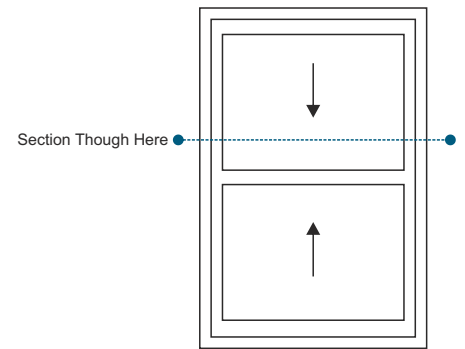

Sides

Sections