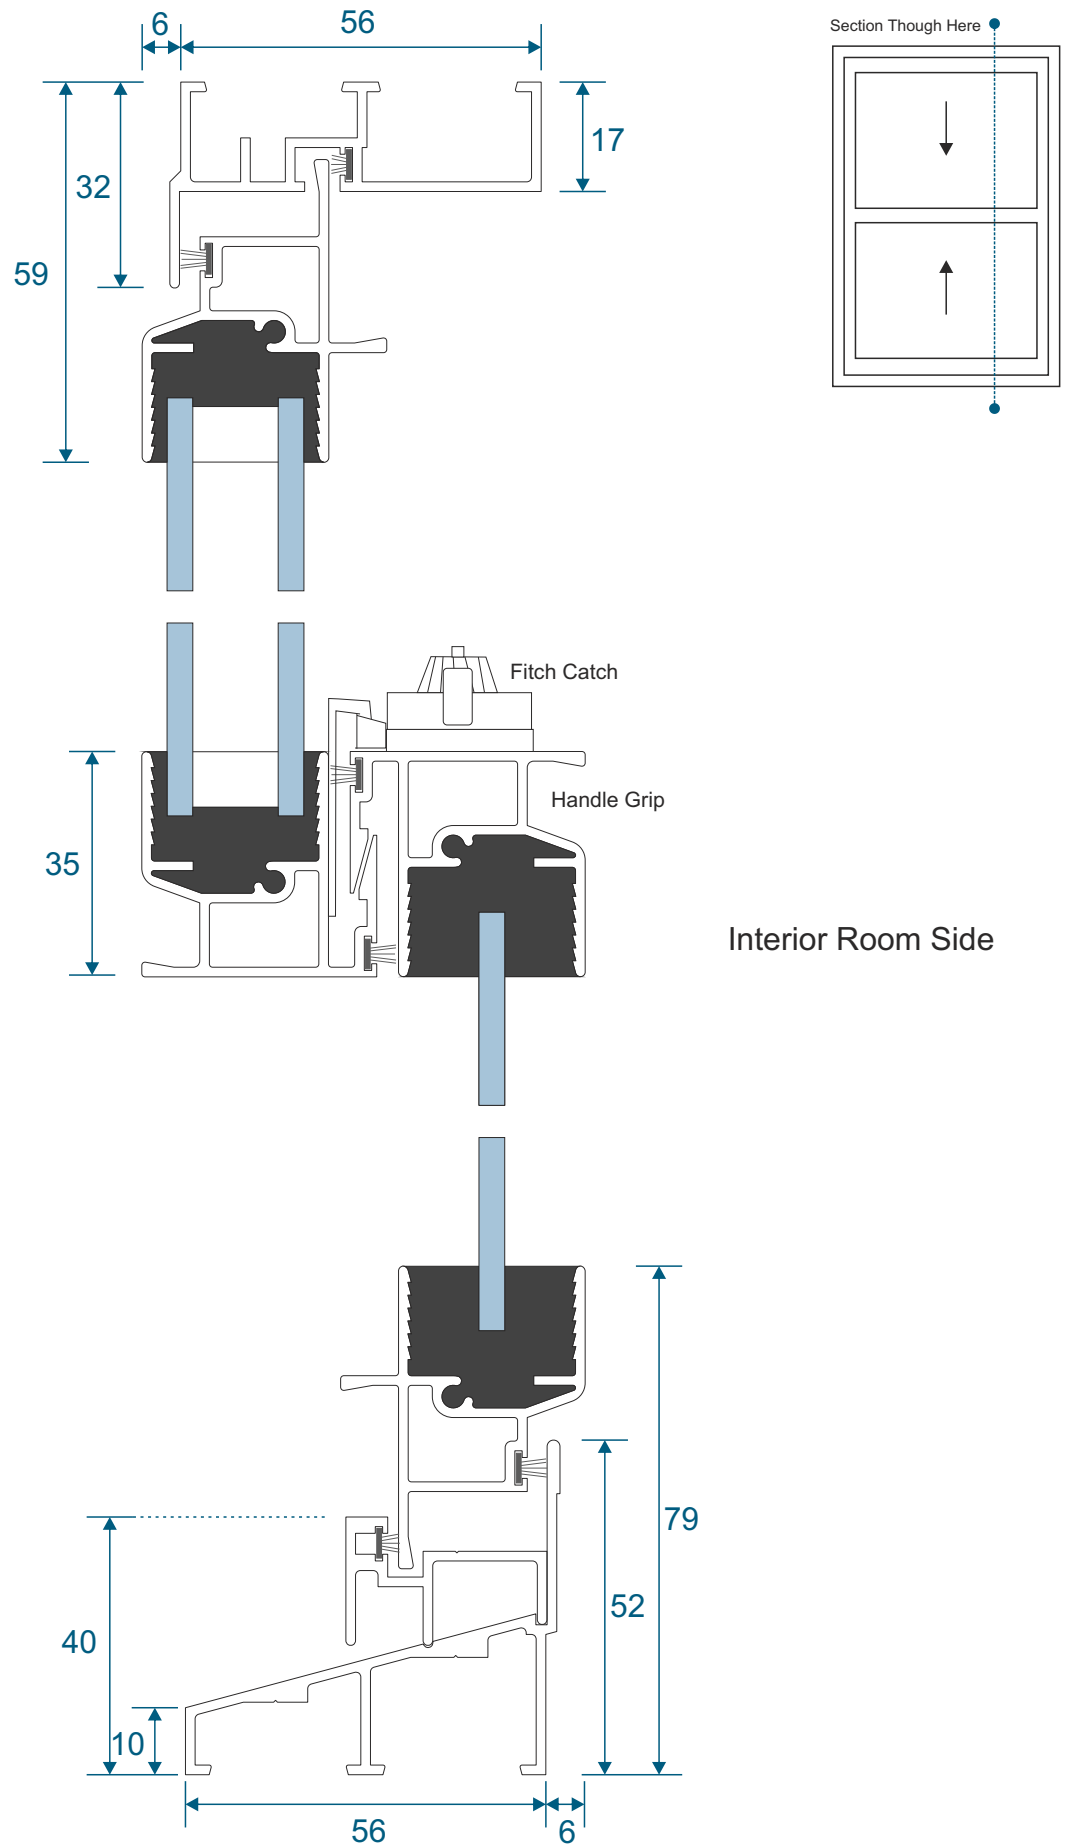

Top, Bottom & Midrail

Sections